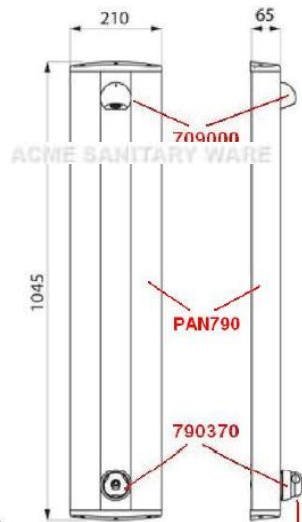

PROJECT		REF		REV	ITEM CODE	
LOCATION		DATE			PAGE	

SANITARY WARE SPECIFICATION SHEET

Item Descriptions	Delabie (France) "TEMPOMIX" Chrome plated time flow shower panel mixer with adjustable maximum temperature limiter	<p align="center">Illustration/ Drawing</p>
Model	790310	
Material/ Finish	Brass/ Chrome Plated	
Manufacturer	Delabie (France)	
Source	Acme Sanitary Ware Co. Ltd Mr. Eric Wong/ Mr. Don Yuen	
Contact Tel/Fax	(852) 2388-7171 / (852) 2710-8012	
E-mail	acme@acmesanitary.com.hk	
Website	www.acmesanitary.com.hk	

DESCRIPTION

TEMPOMIX shower panel

Ref. 790310

Time flow aluminium shower panel with fixed shower head:
 Aluminium epoxy-coated shower panel for surface mounting.
 Concealed inlet via flexibles M1/2".
 TEMPOMIX mixer with adjustable maximum temperature limiter.
 Time flow -30 sec., soft-touch operation.
 Flow rate 6 lpm at 3 bar.
 Chrome-plated ROUND shower head, tamperproof with scale-resistant nozzle and automatic flow rate regulator.
 Concealed fixings, filters and non-return valves.

Width	210mm
Flow rate	6 lpm
Finish	Aluminium
Standards and certifications	
Connector	M1/2"
Technology	Time flow
Height	1045mm
Depth	65mm

ADVANTAGES

- Water savings up to 80 %
- Temperature control on the mixer
- Aluminium panel, brass controls